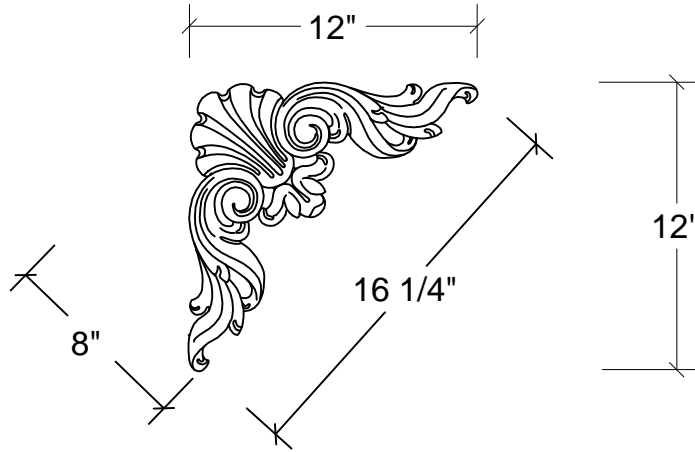

ONL-SC3 Onlay Shell Corner Large
12" W. x 12" H. x 3/4" Thick
16-1/4" Diag. x 8" H.
(1:8 Scale)

Copyright© 1986-2014 Enkeboll Designs®

Copyright© 2014 Enkeboll Designs®